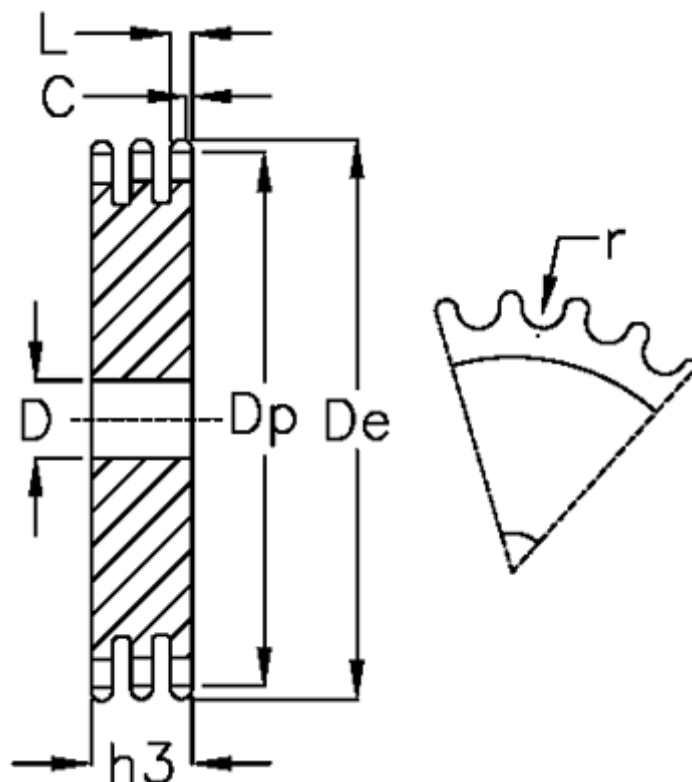

Article number: 616023003046

Description: Plate wheel 06 B-3 Z=46 triplex

Measures

C	= 1
D	= 16
De	= 143.7
Dp	= 139.58
For chain size	= 3/8 x 7/32
For chain type	= 06 B-3
h3	= 25.6
L	= 5.2

Number of teeth	= 46
r	= 6.35